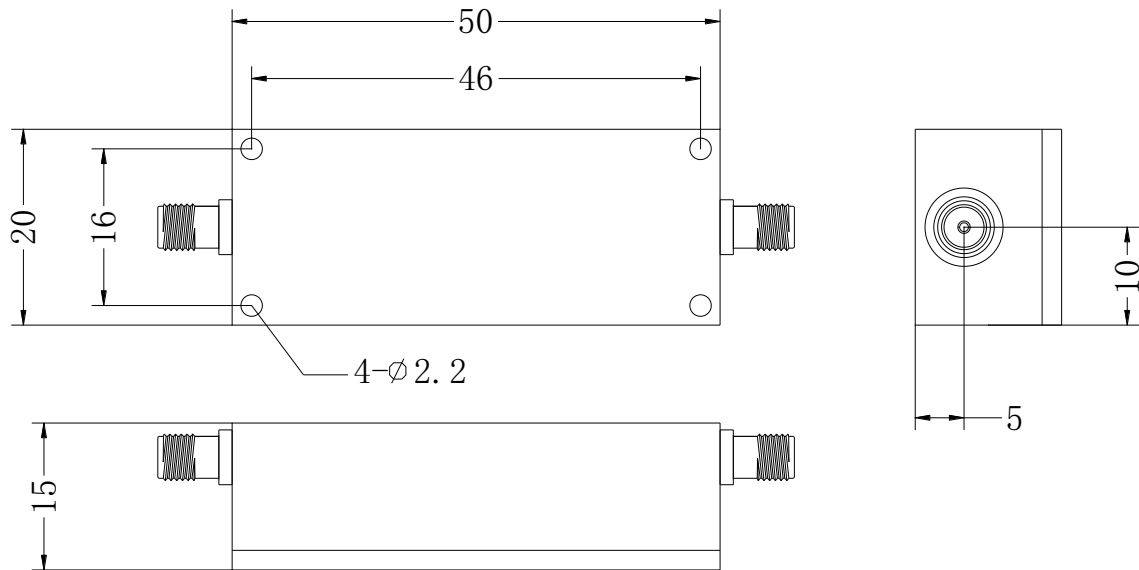

Add: No.65,West 1st Wu Ke Road, Wu Hou District, Cheng Du City, Si Chuan Province, China.

1. Mechanical layout

Table 1 Mechanical specifications

Dimension	L x W x H: 50mm x 20mm x 15mm
Connectors	SMA-Female
Finish	Conductive oxidation
Notes	Material shall be RoHS 6/6