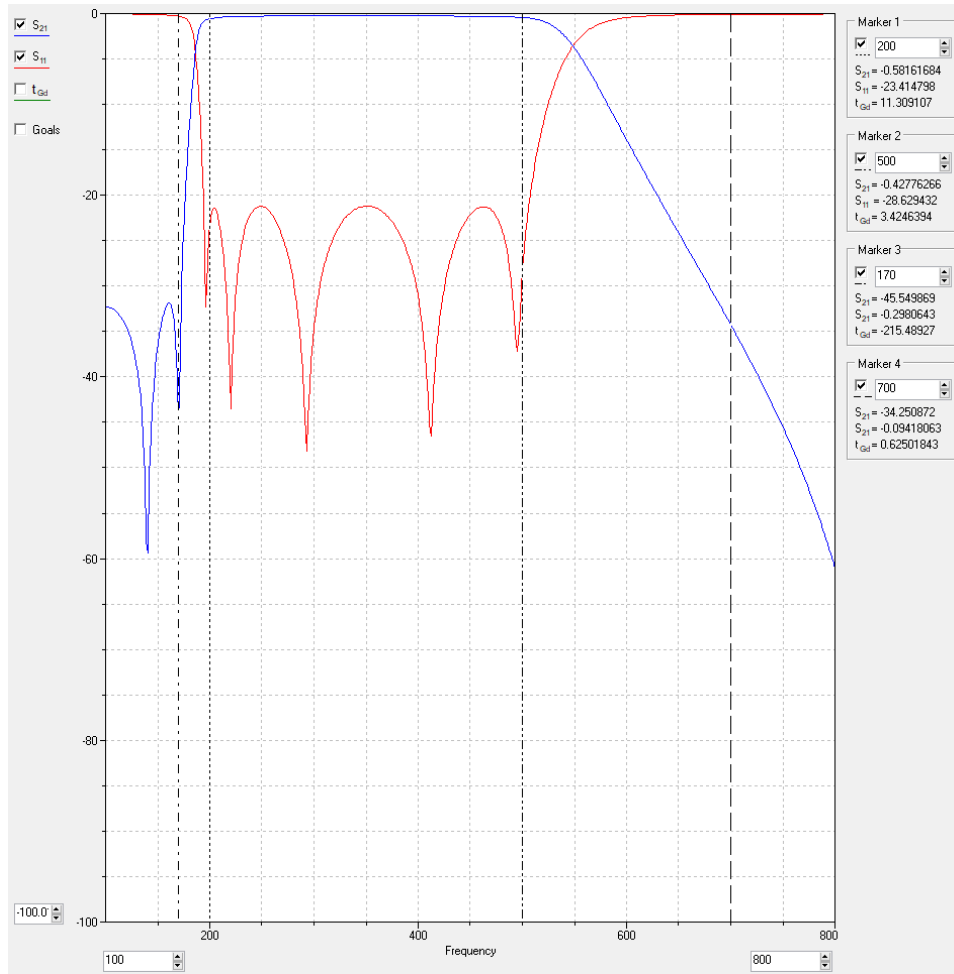

2.2 The simulation curve

Figure 2 The simulation curve of the Filter

JING XIN MICROWAVE TECHNOLOGY CO.,LTD

E-mail: sales@cdjx-mw.com Web: <http://www.cdjx-mw.com>

TEL: +86-28-85026087 FAX: +86-28-65026087 ext.8033 Zip Code:610045